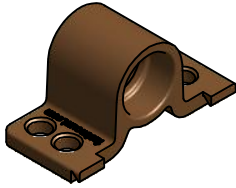

PC-RF1 Side mount female screw fix

INDUSTRY FIT:    

SPECIFICATION:

STANDARD RANGE

The Fastmount™ multi-award winning system has revolutionized the mounting of panels. Panels can easily be removed and refitted in any sequence time after time.

Ideal for applications that require side mounting, such as refit, cabinet construction, securing floor panels. This versatile screw fixed clip works with all male clips from the standard range.

BENEFITS

- Side mounting
- Installation requires no special tools
- Screw fixed to frame
- Several mounting options
- Works with existing Fastmount clips
- Allows for flexing and expansion of panel and support

USE WITH:

VS-M1

PC-SM2

PC-M1A

PC-M2H

PC-SM2H

MATERIAL: Brown acetal copolymer

MORE INFO: Installation Guide IG_PC-RF1, Setout Guide TD-02