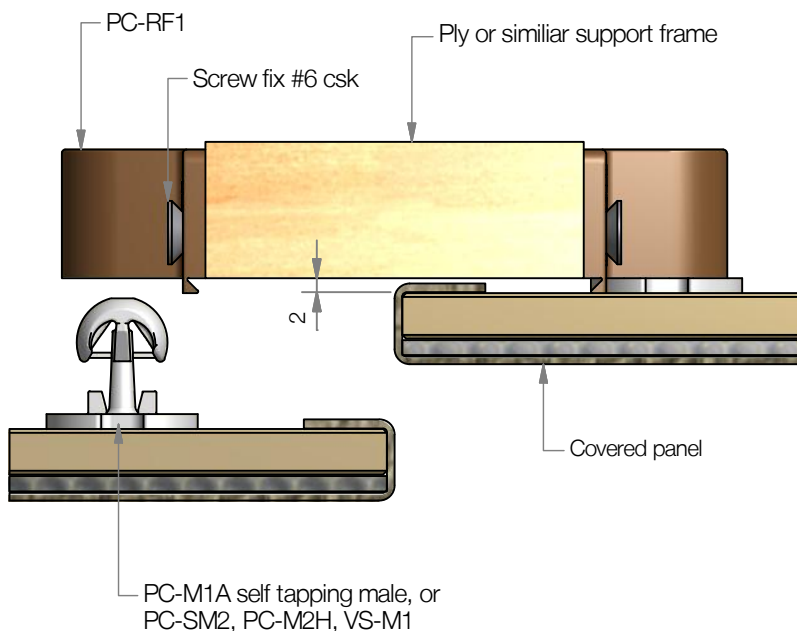

Ideal for applications that require side mounting, such as refit, cabinet construction, securing floor panels. This versatile screw fixed clip works with all male clips from the standard range.

BENEFITS

- Side mounting
- Installation requires no special tools
- Screw fixed to frame
- Several mounting options
- Works with existing Fastmount clips
- Allows for flexing and expansion of panel and support

USE WITH:

VS-M1

PC-SM2

PC-M1A

PC-M2H

PC-SM2H

MATERIAL: Brown acetal copolymer

MORE INFO: Installation Guide IG_PC-RF1, Setout Guide TD-02

INSTALLATION: Partially exploded section through showing typical installation method

Corner detail at cabinet or shelf