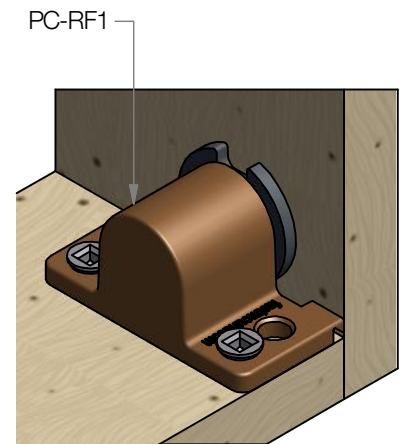

Ideal for applications that require side mounting, such as refit, cabinet construction, securing floor panels. This versatile screw fixed clip works with all male clips from the standard range.

BENEFITS

- Side mounting
- Installation requires no special tools
- Screw fixed to frame
- Several mounting options
- Works with existing Fastmount clips
- Allows for flexing and expansion of panel and support

USE WITH:

VS-M1

PC-SM2

PC-M1A

PC-M2H

PC-SM2H

MATERIAL: Brown acetal copolymer

MORE INFO: Installation Guide IG_PC-RF1, Setout Guide TD-02

INSTALLATION: Partially exploded section through showing typical installation method

Corner detail at cabinet or shelf